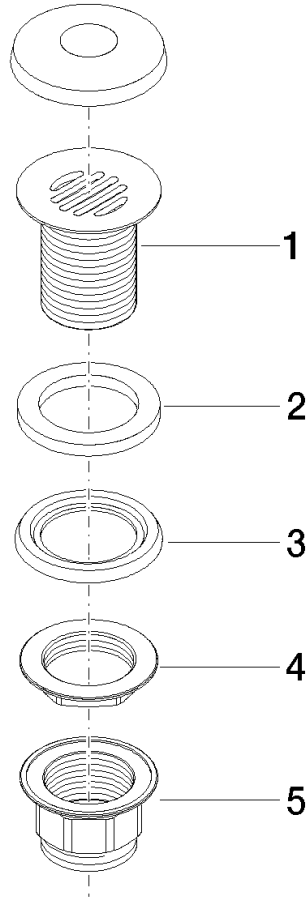

10 110 970

Fits: IMO, LULU, MADISON, MEM, TARA,  
CL.1, LISSÉ, VAIA, META, CYO

	Light Gold	10 110 970-26
	Chrome	10 110 970-00
	Brushed Platinum	10 110 970-06
	Platinum	10 110 970-08
	Durabress (23kt Gold)	10 110 970-09
	Dark Chrome	10 110 970-19
	Brushed Light Gold	10 110 970-27
	Brushed Durabress (23kt Gold)	10 110 970-28
	Matte Black	10 110 970-33
	Brushed Bronze	10 110 970-42
	Brushed Champagne (22kt Gold)	10 110 970-46
	Champagne (22kt Gold)	10 110 970-47
	Brushed Chrome	10 110 970-93
	Brushed Dark Platinum	10 110 970-99

## Grated waste 1 1/4" - Light Gold

---

IMO

10 110 970

Only suitable for sinks without an overflow.

10 110 970

10 110 970

Parts for other finishes can be found here: [Chrome](#)

Spare parts list

No.	Item Number	Name	Quantity used	Delivery time
1	09 11 01 025-26	cup	1	60
2	09 14 05 039 90	seal	1	2
3	09 14 03 025 90	seal	1	2
4	09 23 10 017 90	nut	1	2
5	09 23 10 020-26	nut	1	60